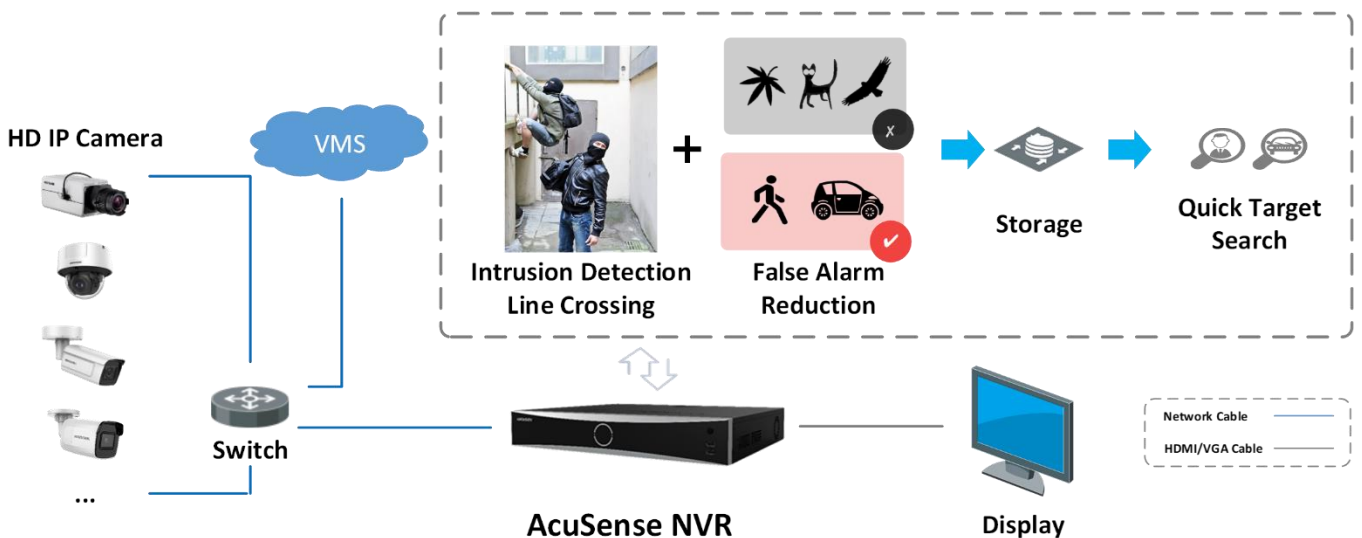

Perimeter Protection

Adopt deep learning algorithm to reduce false alarm, effectively reduces the false alarm caused by tree branches, leaves, shadow, light, vehicles, small animals, etc.