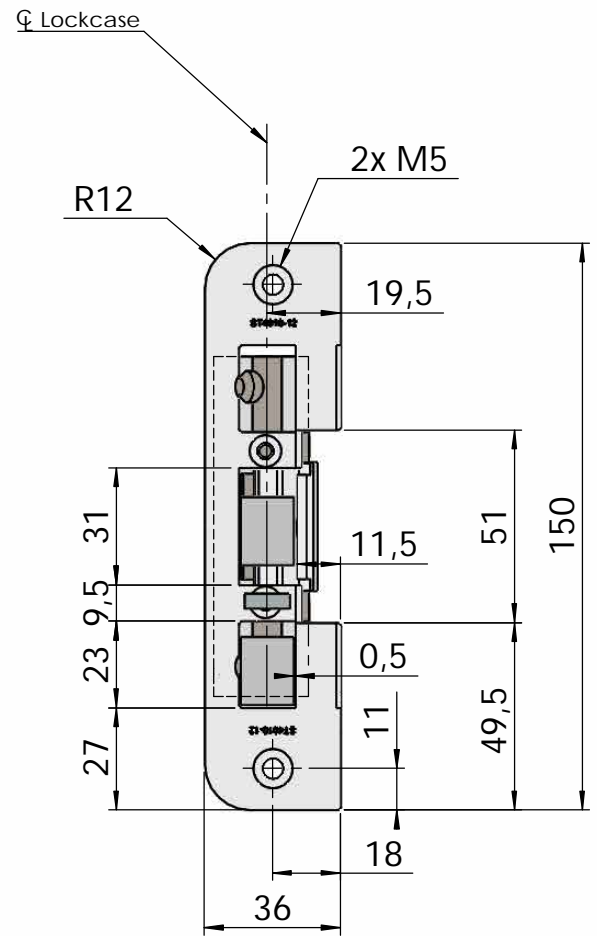

Montering för Modul

This document shall not be copied without owners written allowance and its content shall not be exposed for third part nor be used for unauthorized purpose.

Owner
Stendals EI AB

Title/Description
STEP 40 med plan stolpe plös 12mm
Montering för Modul

Drawing no. **ST4010-12**

Scale
1:2