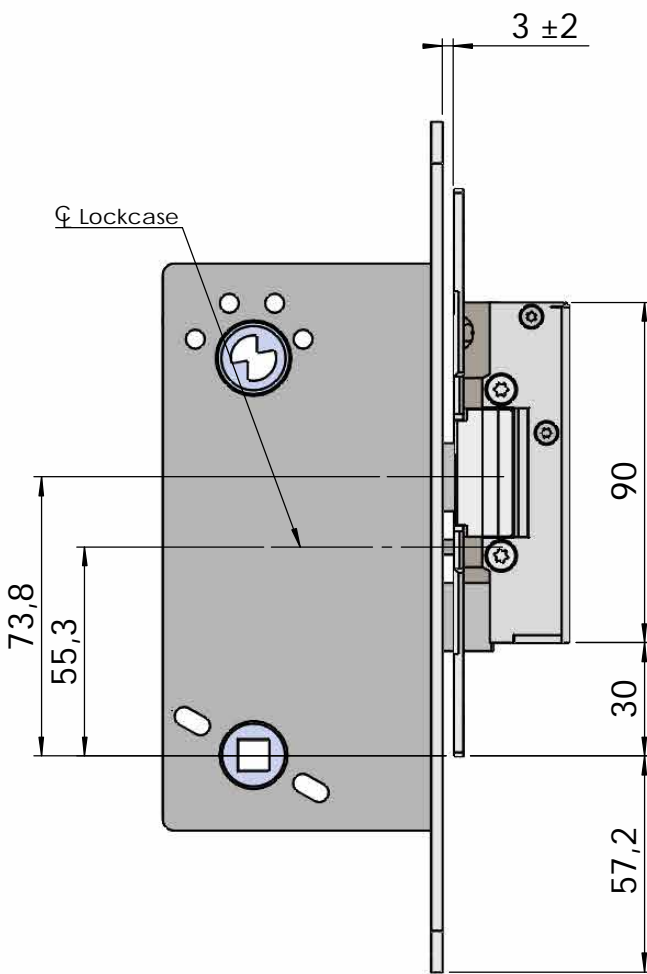

Montering för Modul

This document shall not be copied without owners written allowance and its content shall not be exposed for third part nor be used for unauthorized purpose.

Owner
Stendals EI AB

Title/Description
STEP 40 med plan stolpe plös 12mm
Montering för Modul

Drawing no. **ST4010-12**

Scale
1:2