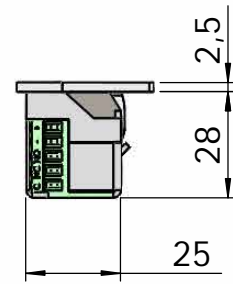

Montering för Modul

This document shall not be copied without owners written allowance and its content shall not be exposed for third part nor be used for unauthorized purpose.

Owner
Stendals EI AB

Title/Description
STEP 40 med plan stolpe plös 12mm
Montering för Modul

Drawing no. **ST4010-12**

Scale
1:2